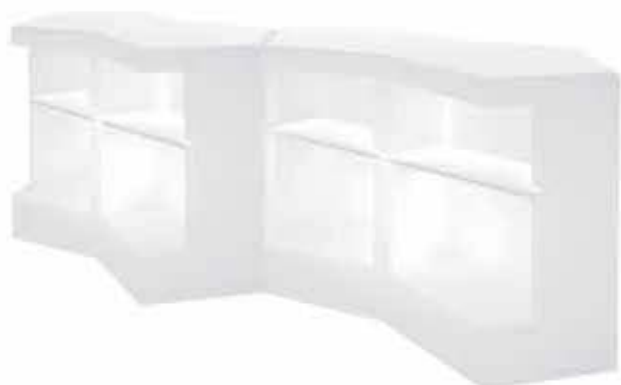

OUTDOOR - LES ACCESSOIRES

PICY BAR